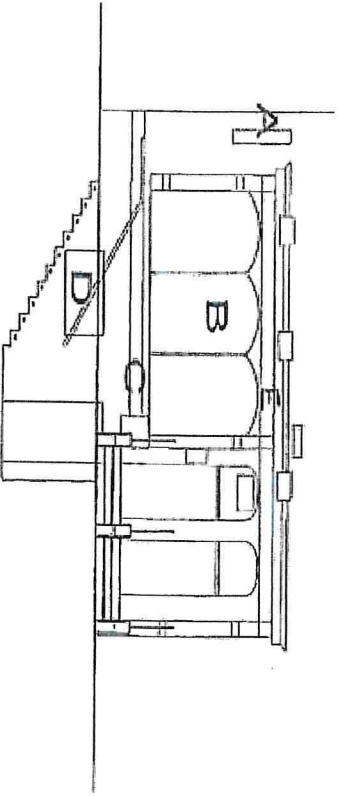

APPENDIX D

Licensing: Purple Door, 5 York Place, Leeds, LS1 2DR. Existing Elevation & Photos

- A - Existing Projecting Sign 1200mm High X 1000mm X 100 mm With Text As Shown
- B - Existing X3 Windows Vinyls Text As Shown
- C - Existing Illuminated Form Above, Polished Stand Off Lettering
- D - Existing Window Vinyls Showing The Purple Door
- E - Existing Retractable Canopy Measuring 5500mm X 1500mm (Approx)

Window sian 2m x 50cm

Chrome lettering 100cm x 15cm

Cauch S. 5m x 1.5m (approx)

Sian Dimensions 120cm x 85cm