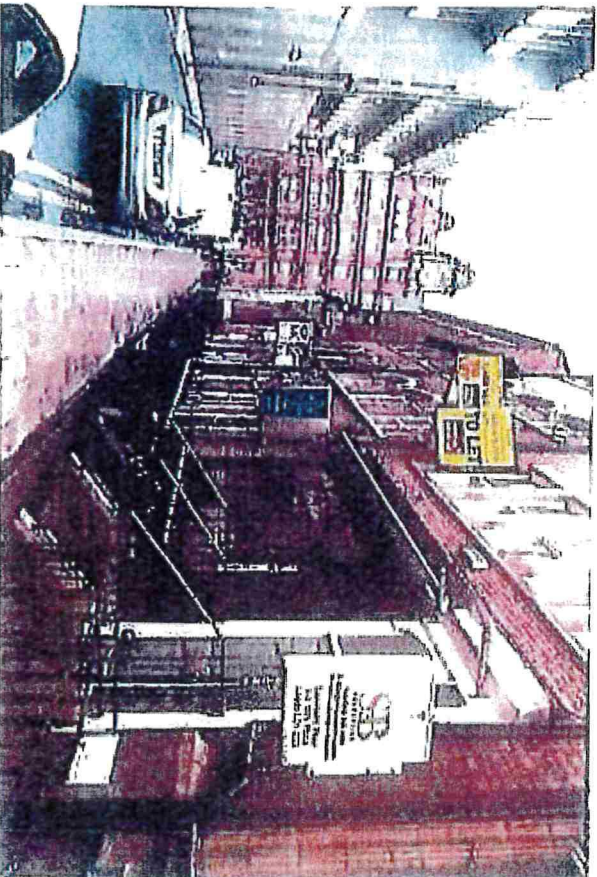

APPENDIX D

Licensing: Purple Door, 5 York Place, Leeds, LS1 2DR. Existing Elevation & Photos

- A - Existing Projecting Sign 1200mm High X 1000mm X 100 mm With Text As Shown
- B - Existing X3 Windows Vinyls Text As Shown
- C - Existing Illuminated Form Above, Polished Stand Off Lettering
- D - Existing Window Vinyls Showing The Purple Door
- E - Existing Retractable Canopy Measuring 5500mm X 1500mm (Approx)

Window sian 2m x 50cm

Chrome lettering 100cm x 15cm

Cauch S. 5m x 1.5m (approx)

Sian Dimensions 120cm x 85cm