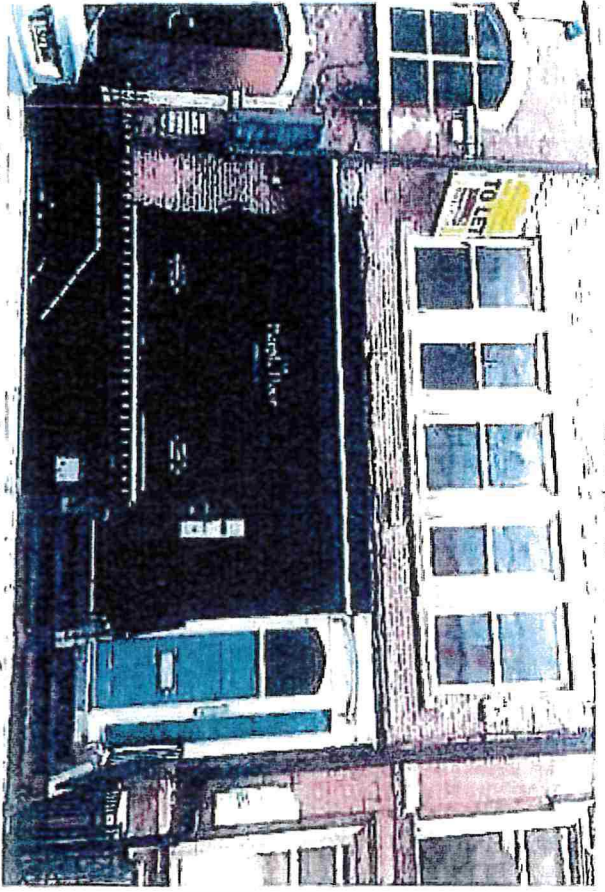

APPENDIX D

Licensing: Purple Door, 5 York Place, Leeds, LS1 2DR. Existing Elevation & Photos

- A - Existing Projecting Sign 1200mm High X 1000mm X 100 mm With Text As Shown
- B - Existing X3 Windows Vinyls Text As Shown
- C - Existing Illuminated Form Above, Polished Stand Off Lettering
- D - Existing Window Vinyls Showing The Purple Door
- E - Existing Retractable Canopy Measuring 5500mm X 1500mm (Approx)

Window sian 2m x 50cm

Chrome lettering 100cm x 15cm

Cauch S. 5m x 1.5m (approx)

Sian Dimensions 120cm x 85cm